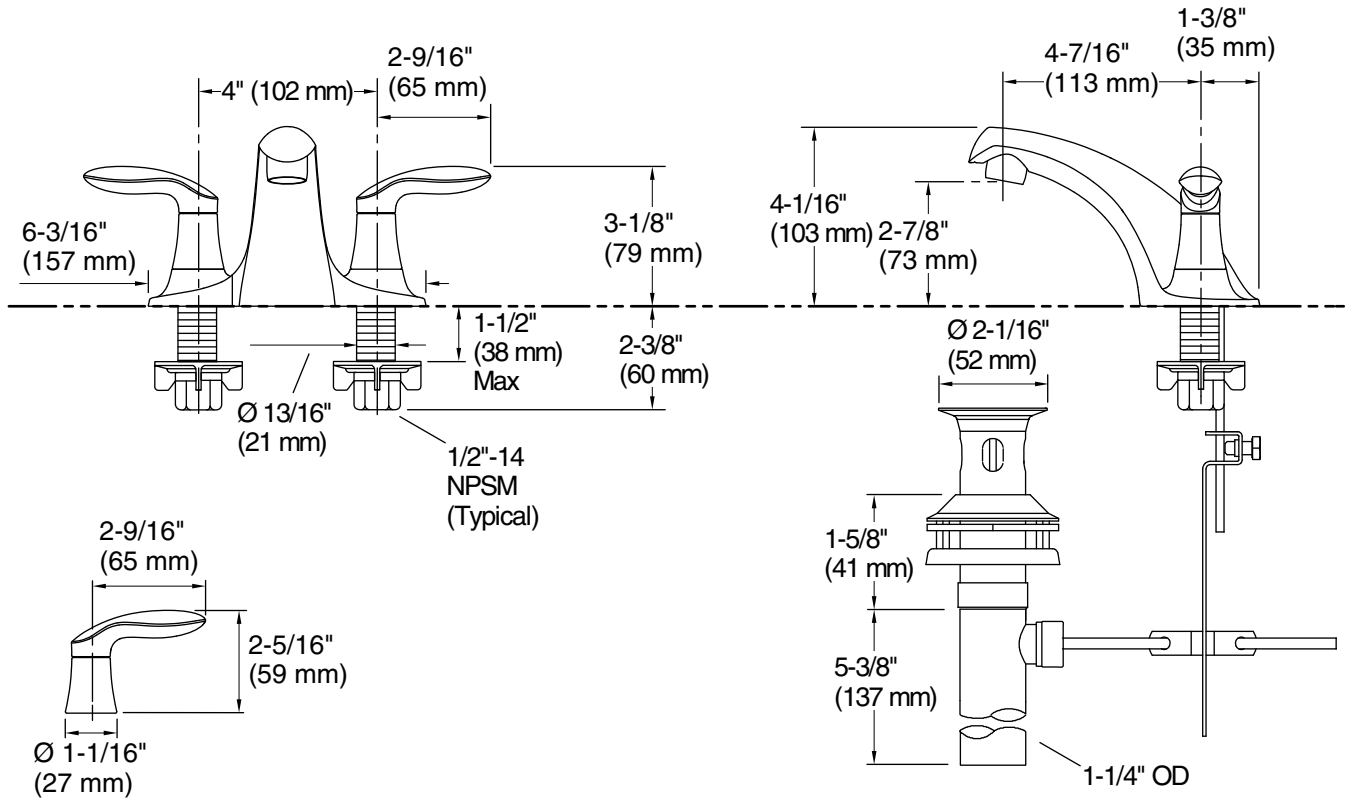

Features

- Two-handle centerset faucet for 4" (102 mm) centers.
- 4-7/16" (112 mm) spout reach.
- 1.2 gpm (4.5 lpm) maximum flow rate at 60 psi (4.14 bar).
- Includes metal pop-up drain with lift rod and 1-1/4" tailpiece.
- KOHLER ceramic disc valves exceed industry longevity standards for a lifetime of durable performance.
- Red/blue indexing.
- Reversible quarter-turn washerless ceramic disc valves.
- Coordinates with Coralais faucets, accessories, and showering components to complete your bathroom.

Material

- Premium metal construction for durability and reliability.
- KOHLER finishes resist corrosion and tarnishing.

Installation

- For 4" (102 mm) centers.
- Deck-mount.
- Preattached flexible supply lines simplify installation.

Technical Information

All product dimensions are nominal.

Faucet:

Flow rate: 1.2 gal/min (4.5 l/min)

Pressure: 60 psi (4.1 bar)

Valve body: Machined-brass

Drain with overflow: Yes

Spout:

Spout reach: 4-7/16" (113 mm)

Notes

Install this product according to the installation guide.

ADA compliant for handles only.

ADA, OBC, CSA B651 compliant when installed to the specific requirements of these regulations.